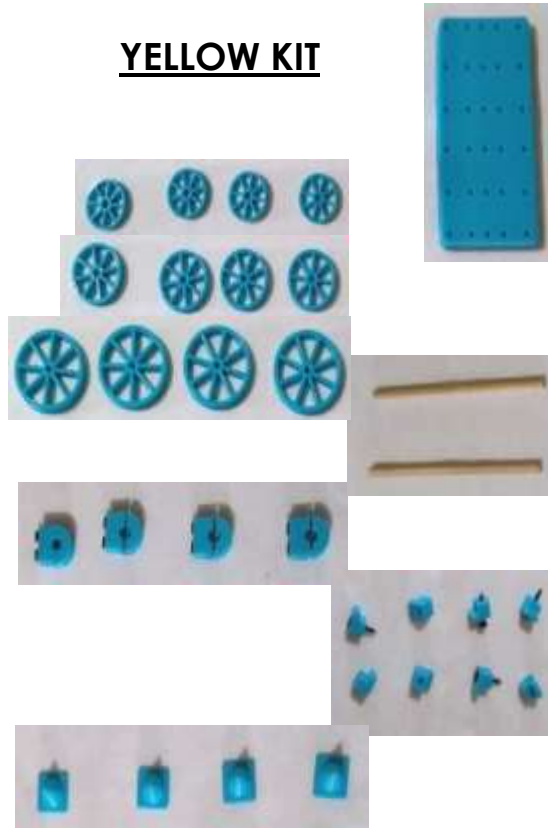

Marker cones (mini)

1
4
4
4
2
4
8
1
4

Coloured car parts kit

PINK KIT

Vehicle base

Wheels 40mm

Wheels 50mm

Wheels 72mm

Wheels 40mm

Wheels 50mm

Wheels 72mm

Wood axles 150mm

Axle clamps

Small brackets

Screwdriver - Phillips head

Marker cones (mini)

LIGHT GREEN KIT

1
4
4
4
2
4
8
1
4

Coloured car parts kit

Vehicle base

Wheels 40mm

Wheels 50mm

Wheels 72mm

Wood axles 150mm

Axle clamps

Small brackets

Screwdriver - Phillips head

Marker cones (mini)

YELLOW KIT

1
4
4
4
2
4
8
1
4