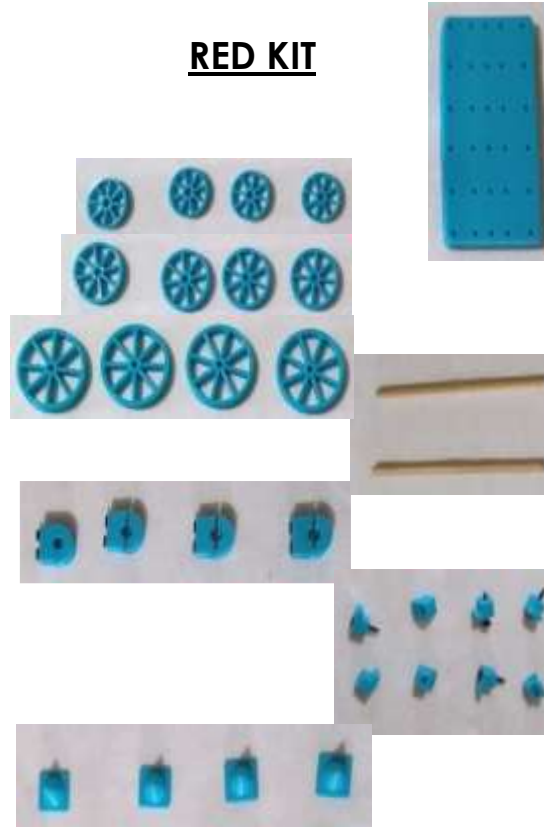

Wood axles 150mm

Axle clamps

Small brackets

Screwdriver - Phillips head

Marker cones (mini)

GREEN KIT

Coloured car parts kit

RED KIT

Vehicle base

Wheels 40mm

Wheels 50mm

Wheels 72mm

Wood axles 150mm

Axle clamps

Small brackets

Screwdriver - Phillips head

Marker cones (mini)

1
4
4
4
2
4
8
1
4

Coloured car parts kit

PINK KIT

Vehicle base

Wheels 40mm

Wheels 50mm

Wheels 72mm

LIGHT GREEN KIT

1
4
4
4
2
4
8
1
4

Coloured car parts kit

Vehicle base

Wheels 40mm

Wheels 50mm

Wheels 72mm

Wood axles 150mm