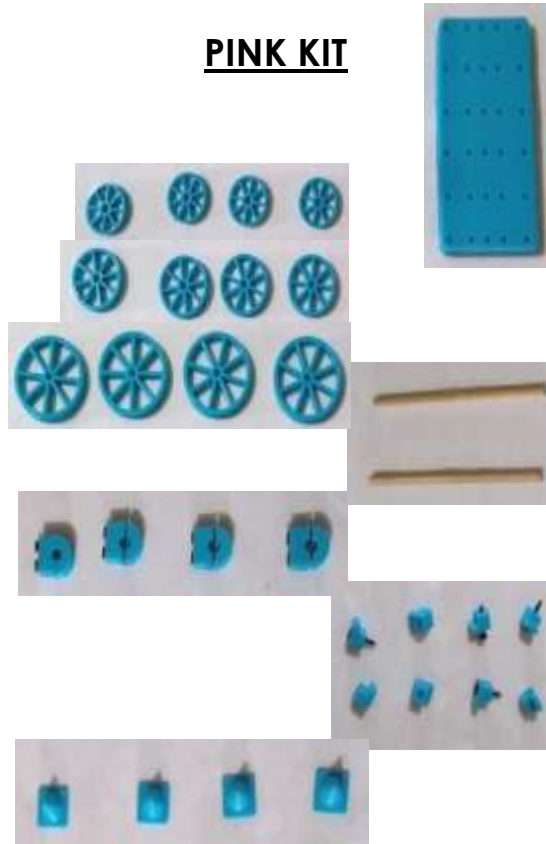

Vehicle base

Wheels 40mm

Wheels 50mm

Wheels 72mm

Wood axles 150mm

Axle clamps

Small brackets

Screwdriver - Phillips head

Marker cones (mini)

1
4
4
4
2
4
8
1
4

Coloured car parts kit

PINK KIT

Vehicle base

Wheels 40mm

Wheels 50mm

Wheels 72mm

Wood axles 150mm

Axle clamps

Small brackets

Screwdriver - Phillips head

Marker cones (mini)

1
4
4
4
2
4
8
1
4

Coloured car parts kit

Vehicle base

LIGHT GREEN KIT

1
4
4
4
2
4
8
1
4

Coloured car parts kit

Vehicle base

Wheels 40mm

Wheels 50mm

Wheels 72mm

Wood axles 150mm