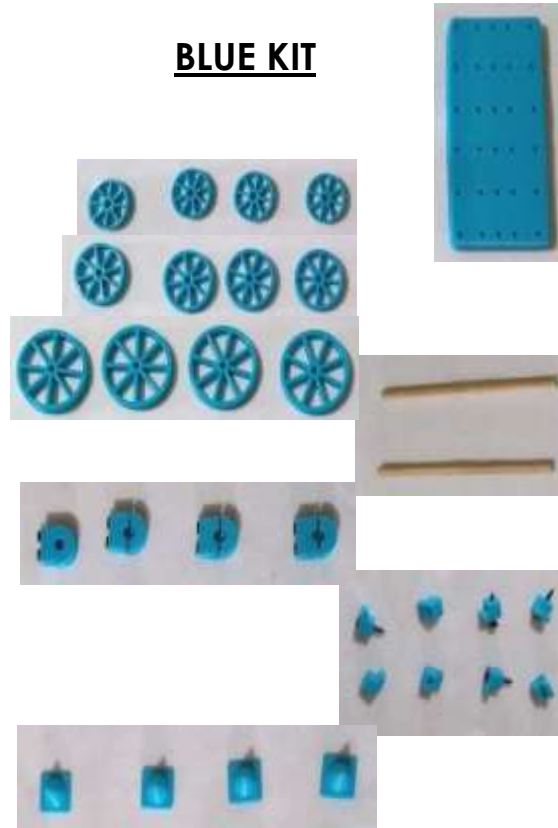

Screwdriver - Phillips head

Marker cones (mini)

LIGHT BLUE

- 1
- 4
- 4
- 4
- 2
- 4
- 8
- 1
- 4

Coloured car parts kit

Vehicle base

Wheels 40mm

Wheels 50mm

Coloured car parts kit

BLUE KIT

Vehicle base

Wheels 40mm

Wheels 50mm

Wheels 72mm

Wood axles 150mm

Axle clamps

Small brackets

Screwdriver - Phillips head

Marker cones (mini)

Coloured car parts kit

Vehicle base

Wheels 40mm

Wheels 50mm

Wheels 72mm

LIGHT GREEN KIT

1
4
4
4
2
4
8
1
4

Coloured car parts kit

Vehicle base

Wheels 40mm

Wheels 50mm

Wheels 72mm

Wood axles 150mm