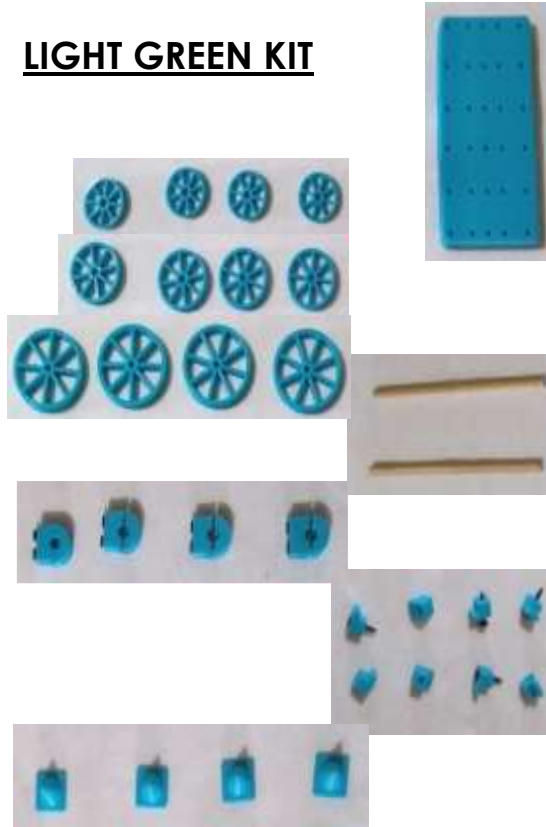

Marker cones (mini)

1
4
4
4
2
4
8
1
4

Coloured car parts kit

PINK KIT

Vehicle base

Wheels 40mm

Wheels 50mm

Wheels 72mm

Wood axles 150mm

Axle clamps

Small brackets

Screwdriver - Phillips head

Marker cones (mini)

1
4
4
4
2
4
8
1
4

Coloured car parts kit

Vehicle base

Wheels 40mm

Wheels 50mm

Wheels 72mm

Wood axles 150mm

Axle clamps

Small brackets

Screwdriver - Phillips head

Marker cones (mini)

LIGHT GREEN KIT

1
4
4
4
2
4
8
1
4

Coloured car parts kit

Vehicle base

Wheels 40mm

Wheels 50mm

Wheels 72mm

Wood axles 150mm