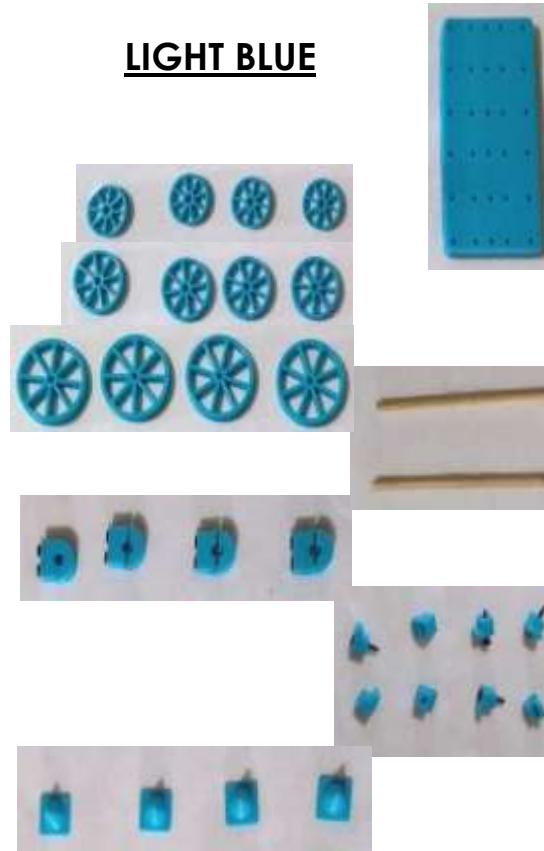

Coloured car parts kit

Vehicle base

Wheels 40mm

Wheels 50mm

Wheels 72mm

Wood axles 150mm

Axle clamps

Small brackets

Screwdriver - Phillips head

Marker cones (mini)

LIGHT BLUE

- 1
- 4
- 4
- 4
- 2
- 4
- 8
- 1
- 4

Coloured car parts kit

Vehicle base

Wheels 40mm

Wheels 50mm

Coloured car parts kit

BLUE KIT

Vehicle base

Wheels 40mm

Wheels 50mm

Wheels 72mm

Wood axles 150mm

Axle clamps

LIGHT GREEN KIT

1
4
4
4
2
4
8
1
4

Coloured car parts kit

Vehicle base

Wheels 40mm

Wheels 50mm

Wheels 72mm

Wood axles 150mm