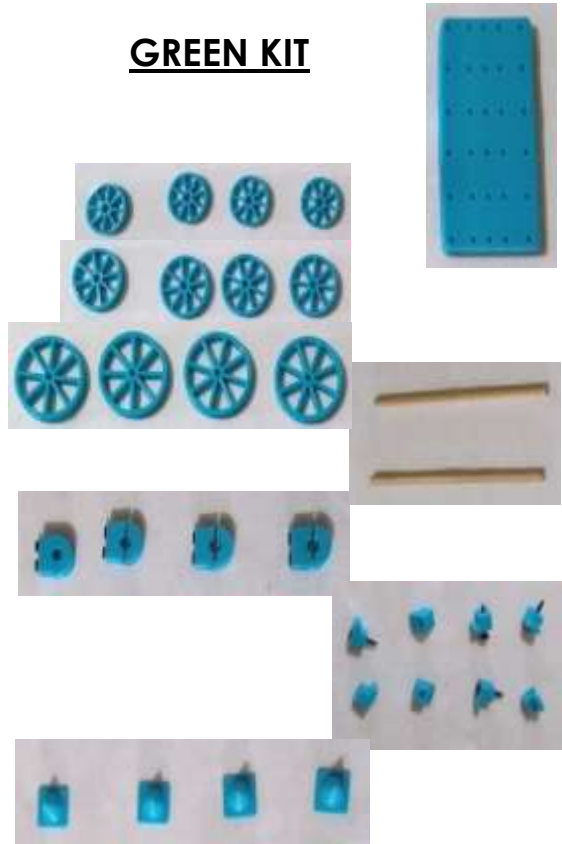

Small brackets

Screwdriver - Phillips head

Marker cones (mini)

Coloured car parts kit

Vehicle base

Wheels 40mm

Wheels 50mm

Wheels 72mm

Wood axles 150mm

Axle clamps

Small brackets

Screwdriver - Phillips head

Marker cones (mini)

GREEN KIT

Coloured car parts kit

RED KIT

Marker cones (mini)

1
4
4
4
2
4
8
1
4

Coloured car parts kit

PINK KIT

Vehicle base

Wheels 40mm

Wheels 50mm

Wheels 72mm

LIGHT GREEN KIT

1
4
4
4
2
4
8
1
4

Coloured car parts kit

Vehicle base

Wheels 40mm

Wheels 50mm

Wheels 72mm

Wood axles 150mm