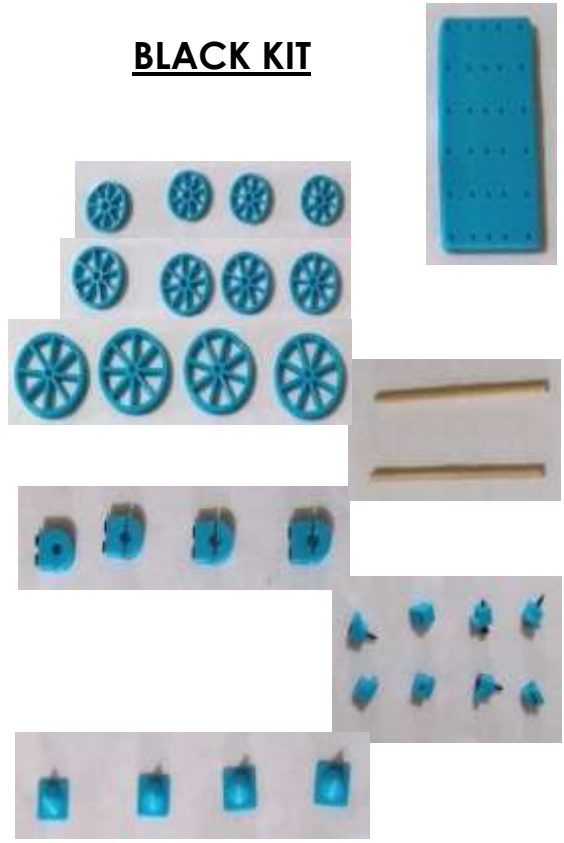

Screwdriver - Phillips head

Marker cones (mini)

LIGHT BLUE

- 1
- 4
- 4
- 4
- 2
- 4
- 8
- 1
- 4

Coloured car parts kit

Vehicle base

Wheels 40mm

Wheels 50mm

Wheels 72mm

Wood axles 150mm

Axle clamps

Small brackets

Screwdriver - Phillips head

Marker cones (mini)

BLACK KIT

- 1
- 4
- 4
- 4
- 2
- 4
- 8
- 1
- 4

Coloured car parts kit

BLUE KIT

Vehicle base

Wheels 40mm

Wheels 50mm

Wheels 72mm

Wood axles 150mm

Axle clamps

LIGHT GREEN KIT

1
4
4
4
2
4
8
1
4

Coloured car parts kit

Vehicle base

Wheels 40mm

Wheels 50mm

Wheels 72mm

Wood axles 150mm